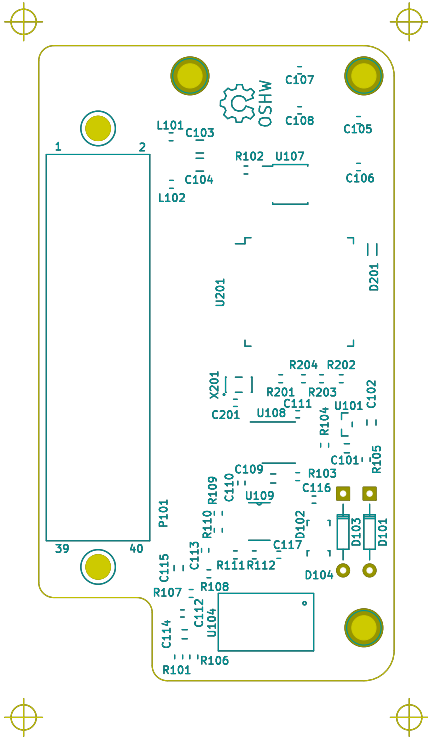

D

1 2 3 4 5 6

Title: **Speedbox® Colors**

Id: 1/1

Size: **A4**

Number: **1**

Rev: **0.6**

Date: 2016/01

Title: **Speedbox® Colors**

Id: 1/1

Size: **A4**

Number: **1**

Rev: **0.6**

Date: 2016/01

Sheet: 1 of 1

File: Speedbox1.kicad_pcb

spreed.me
 struktur AG
 Kronenstr. 22A
 70173 Stuttgart
 Germany

Designed by: Niels Mache

Title: Speedbox® Colors			 struktur AG Kronenstr. 22A 70173 Stuttgart Germany	
Id: 1/1				
Size: A4	Number: 1	Rev: 0.6		
Date: 2016/01		Sheet: 1 of 1		
File: Speedbox1.kicad_pcb			Designed by: Niels Mache	